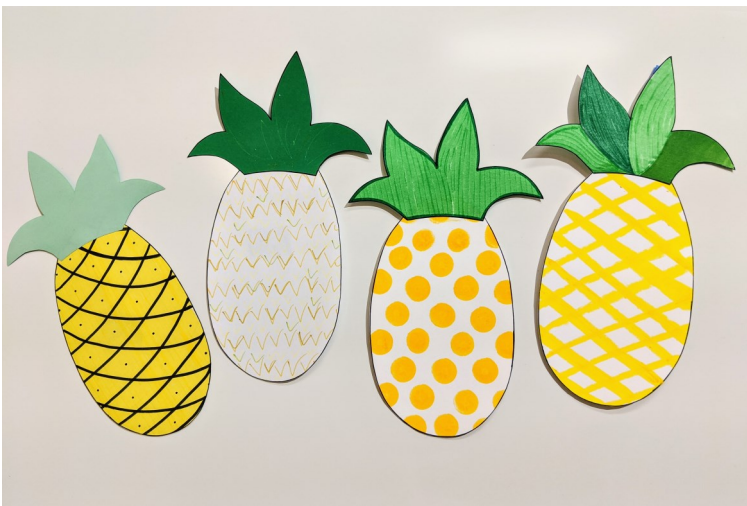

## Paper Pineapple Craft

### Items you will need:

- Template
- Glue stick
- Scissors
- Markers, crayons, colored pencils, or other art supplies

Show us your work!

If you make this at home, post a picture of your craft on social media with  
with  
#DiscoveryCenterScience

### To do from home:

- Print out the template.
- Decorate the pineapple leaves, then cut it out. Or cut out the leaves, trace it onto green paper, and cut it out.
- Decorate the pineapple using markers, crayons, colored pencils, or any other art supplies you have! How many different materials can you use to decorate the pineapple?
- Glue the leaves onto the top of the pineapple.